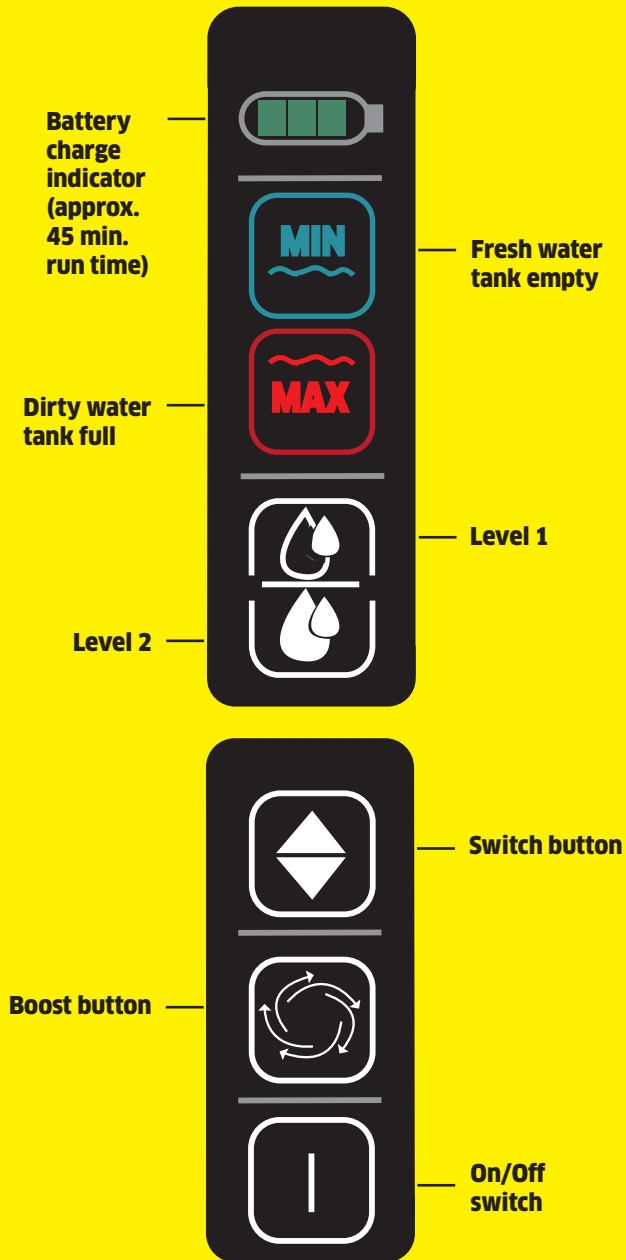

## Display

Scan code for videos

[www.kaercher.com/fc7](http://www.kaercher.com/fc7)

**KÄRCHER**

ROBOT WORLD