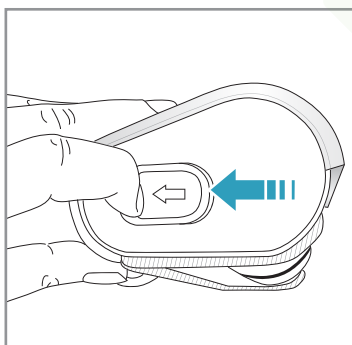

4h

100%

- FULLY CHARGED
- 75-100%
- 50-75%
- 25-50%
- RECHARGING NEEDED

Min Mode **Max Mode**

~ 45 min ~ 16 min

PUSH

Max → → Min

Car Kit
KIT 360+
PNC: 900 168 340