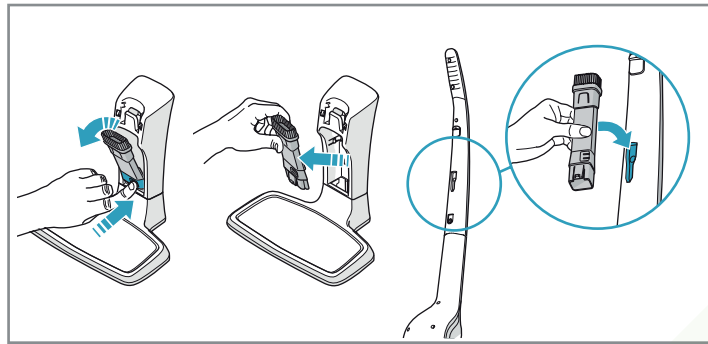

4h

100%

- FULLY CHARGED
- 75-100%
- 50-75%
- 25-50%
- RECHARGING NEEDED

Min Mode **Max Mode**

~ 45 min ~ 16 min

PUSH

Max → → Min