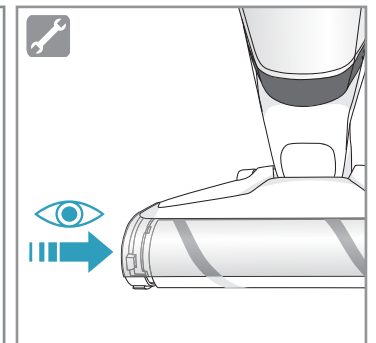

4h

100%

- FULLY CHARGED
- 75-100%
- 50-75%
- 25-50%
- RECHARGING NEEDED

Min Mode **Max Mode**

~ 45 min ~ 16 min

PUSH

Max → → Min

Car Kit
KIT 360+
PNC: 900 168 340