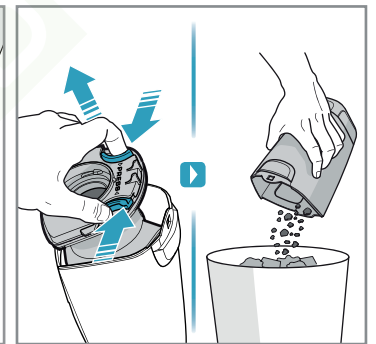

4h

100%

- FULLY CHARGED
- 75-100%
- 50-75%
- 25-50%
- RECHARGING NEEDED

Min Mode **Max Mode**

~ 45 min ~ 16 min

PUSH

Max → → Min

Car Kit
KIT 360+
PNC: 900 168 340