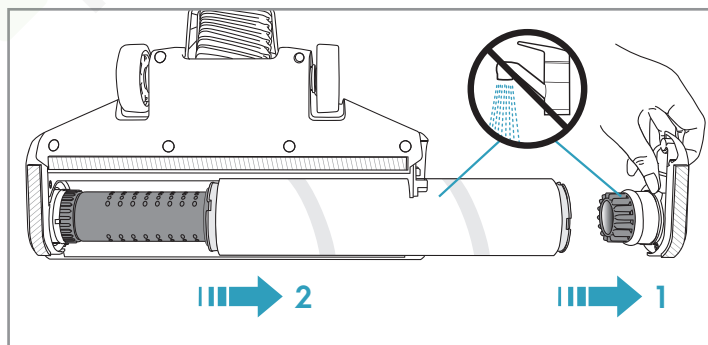

4h

100%

- FULLY CHARGED
- 75-100%
- 50-75%
- 25-50%
- RECHARGING NEEDED

Min Mode **Max Mode**

~ 45 min ~ 16 min

PUSH

Max → → Min