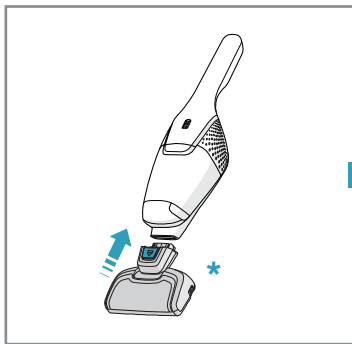

4h

100%

- FULLY CHARGED
- 75-100%
- 50-75%
- 25-50%
- RECHARGING NEEDED

Min Mode **Max Mode**

~ 45 min ~ 16 min

PUSH

Max → → Min

Car Kit
KIT 360+
PNC: 900 168 340