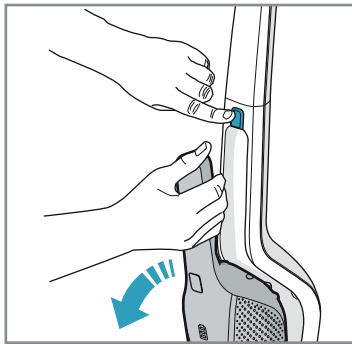

4h

100%

- FULLY CHARGED
- 75-100%
- 50-75%
- 25-50%
- RECHARGING NEEDED

Min Mode **Max Mode**

~ 45 min ~ 16 min

PUSH

Max → → Min