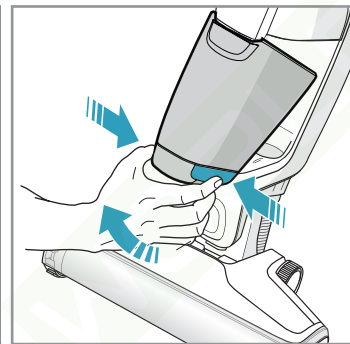

4h

100%

- FULLY CHARGED
- 75-100%
- 50-75%
- 25-50%
- RECHARGING NEEDED

Min Mode **Max Mode**

~ 45 min ~ 16 min

PUSH

Max → → Min

Car Kit
KIT 360+
PNC: 900 168 340