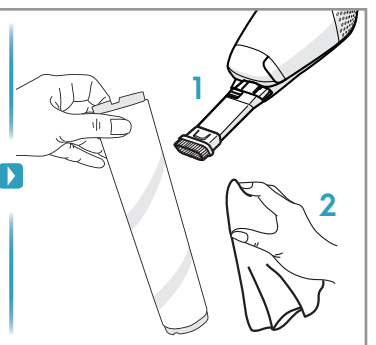

4h

100%

- FULLY CHARGED
- 75-100%
- 50-75%
- 25-50%
- RECHARGING NEEDED

Min Mode **Max Mode**

~ 45 min ~ 16 min

PUSH

Max → → Min

Car Kit
KIT 360+
PNC: 900 168 340